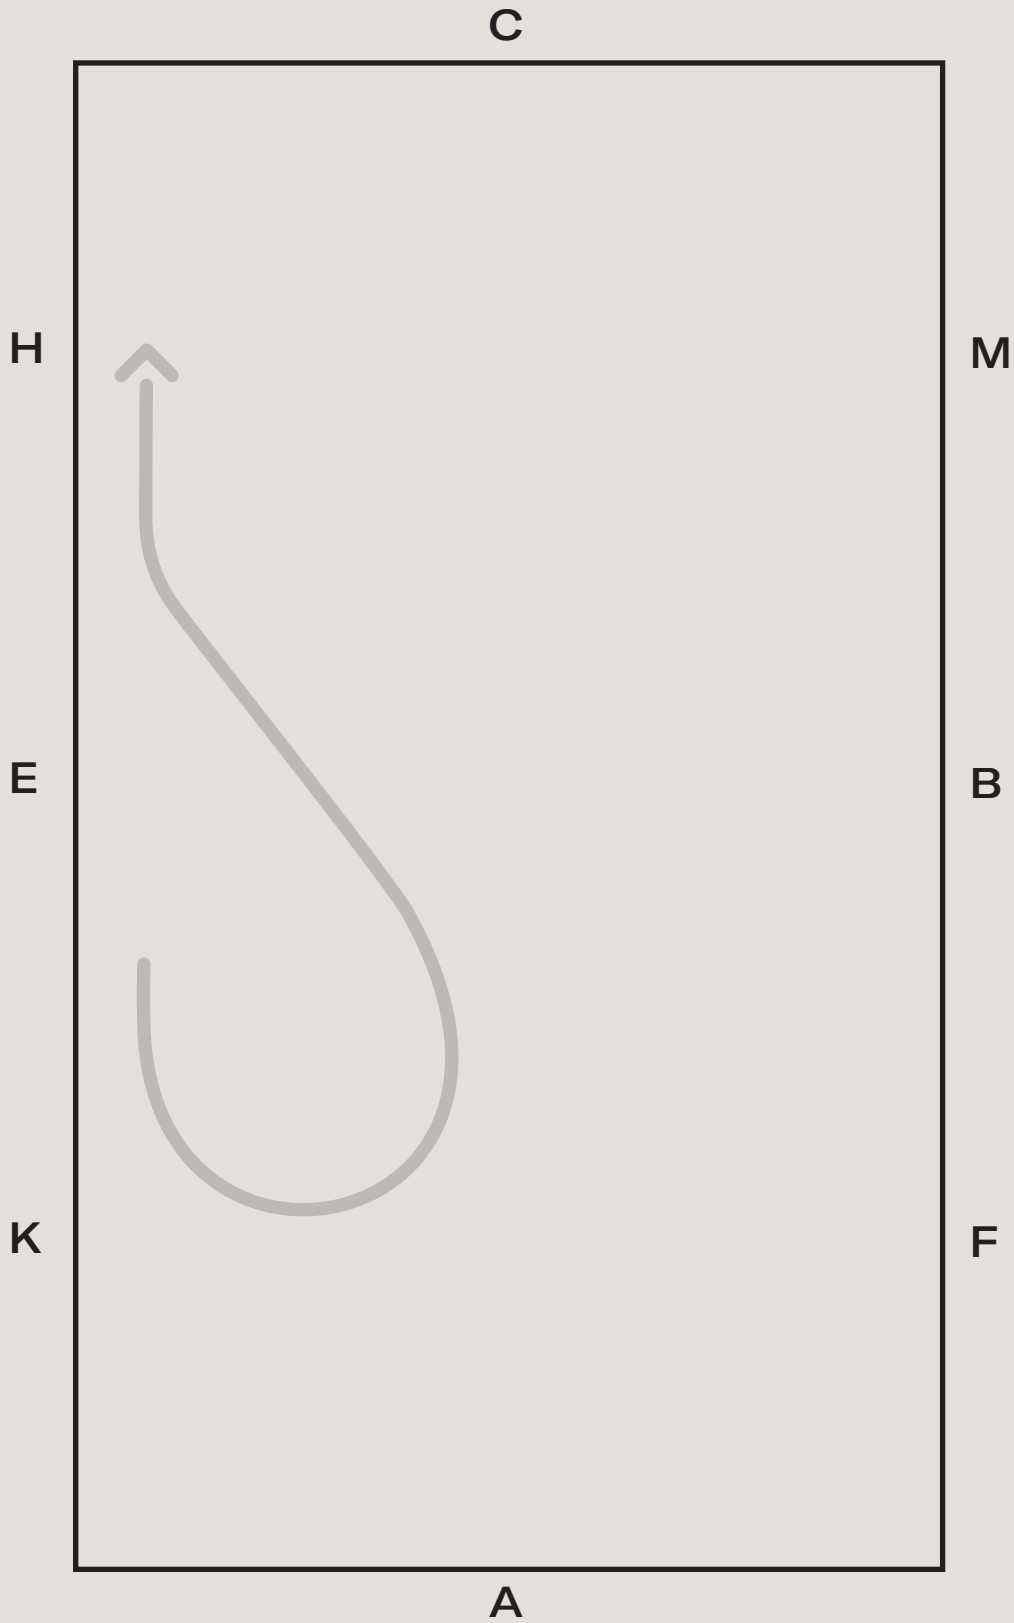

20m CIRCLE

ACROSS THE LONG DIAGONAL

MAYA DELOREZ

DOWN THE CENTERLINE

ACROSS THE SHORT CENTER LINE

MAYA DELOREZ

ACROSS THE SHORT DIAGONAL

MAYA DELOREZ

HALF-VOLTE TO WALL ("TEARDROP")

VOLTE

MAYA DELOREZ

REVERSE HALF-VOLTE

SERPENTINE

MAYA DELOREZ