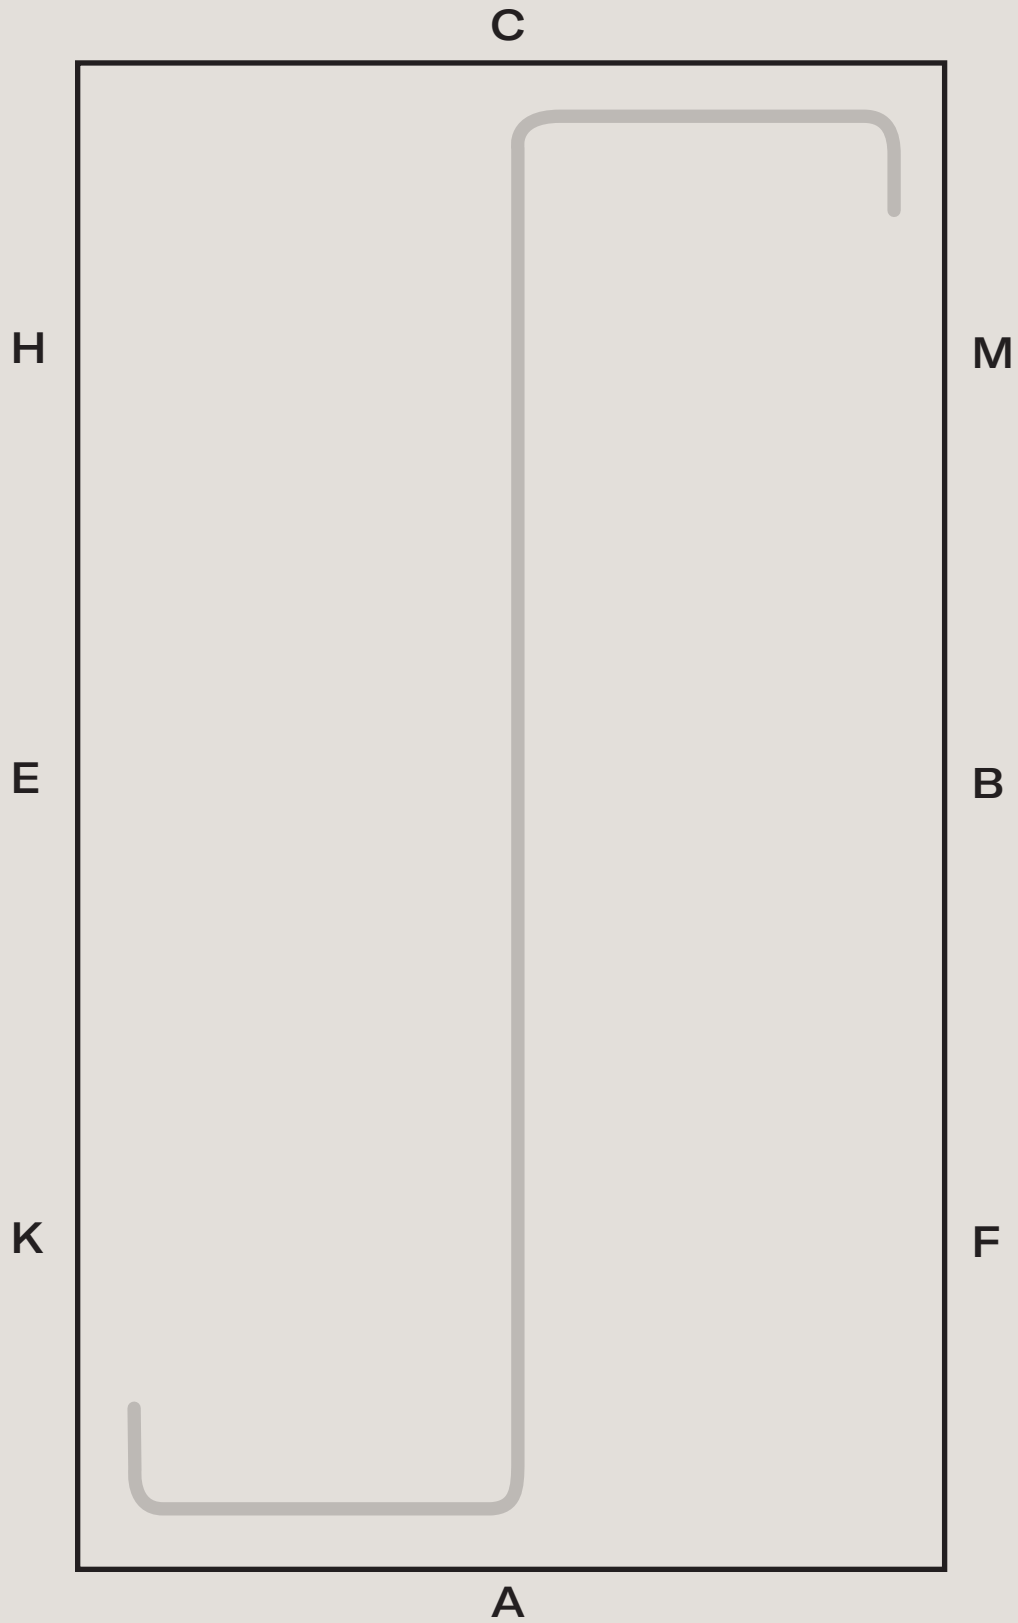

20m CIRCLE

ACROSS THE LONG DIAGONAL

MAYA DELOREZ

DOWN THE CENTERLINE

ACROSS THE SHORT CENTER LINE

MAYA DELOREZ

ACROSS THE SHORT DIAGONAL

MAYA DELOREZ

HALF-VOLTE TO WALL ("TEARDROP")

VOLTE

MAYA DELOREZ

REVERSE HALF-VOLTE

SERPENTINE

MAYA DELOREZ