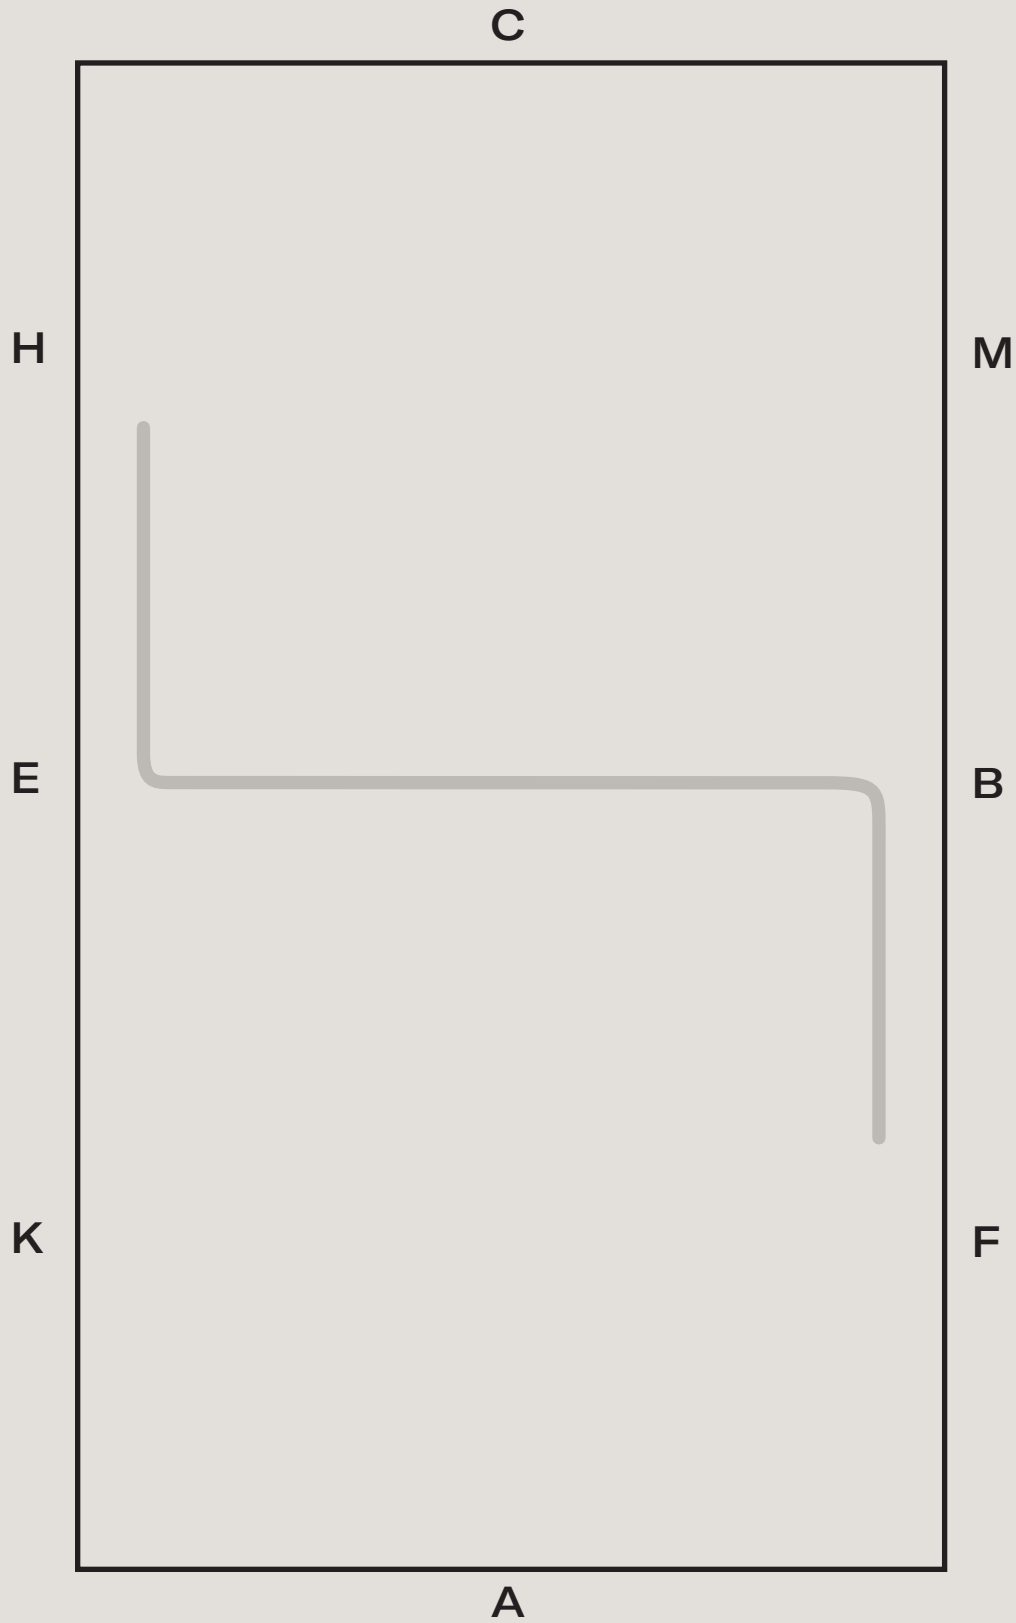

20m CIRCLE

ACROSS THE LONG DIAGONAL

MAYA DELOREZ

DOWN THE CENTERLINE

ACROSS THE SHORT CENTER LINE

MAYA DELOREZ

ACROSS THE SHORT DIAGONAL

MAYA DELOREZ

HALF-VOLTE TO WALL ("TEARDROP")

VOLTE

MAYA DELOREZ

REVERSE HALF-VOLTE

SERPENTINE

MAYA DELOREZ