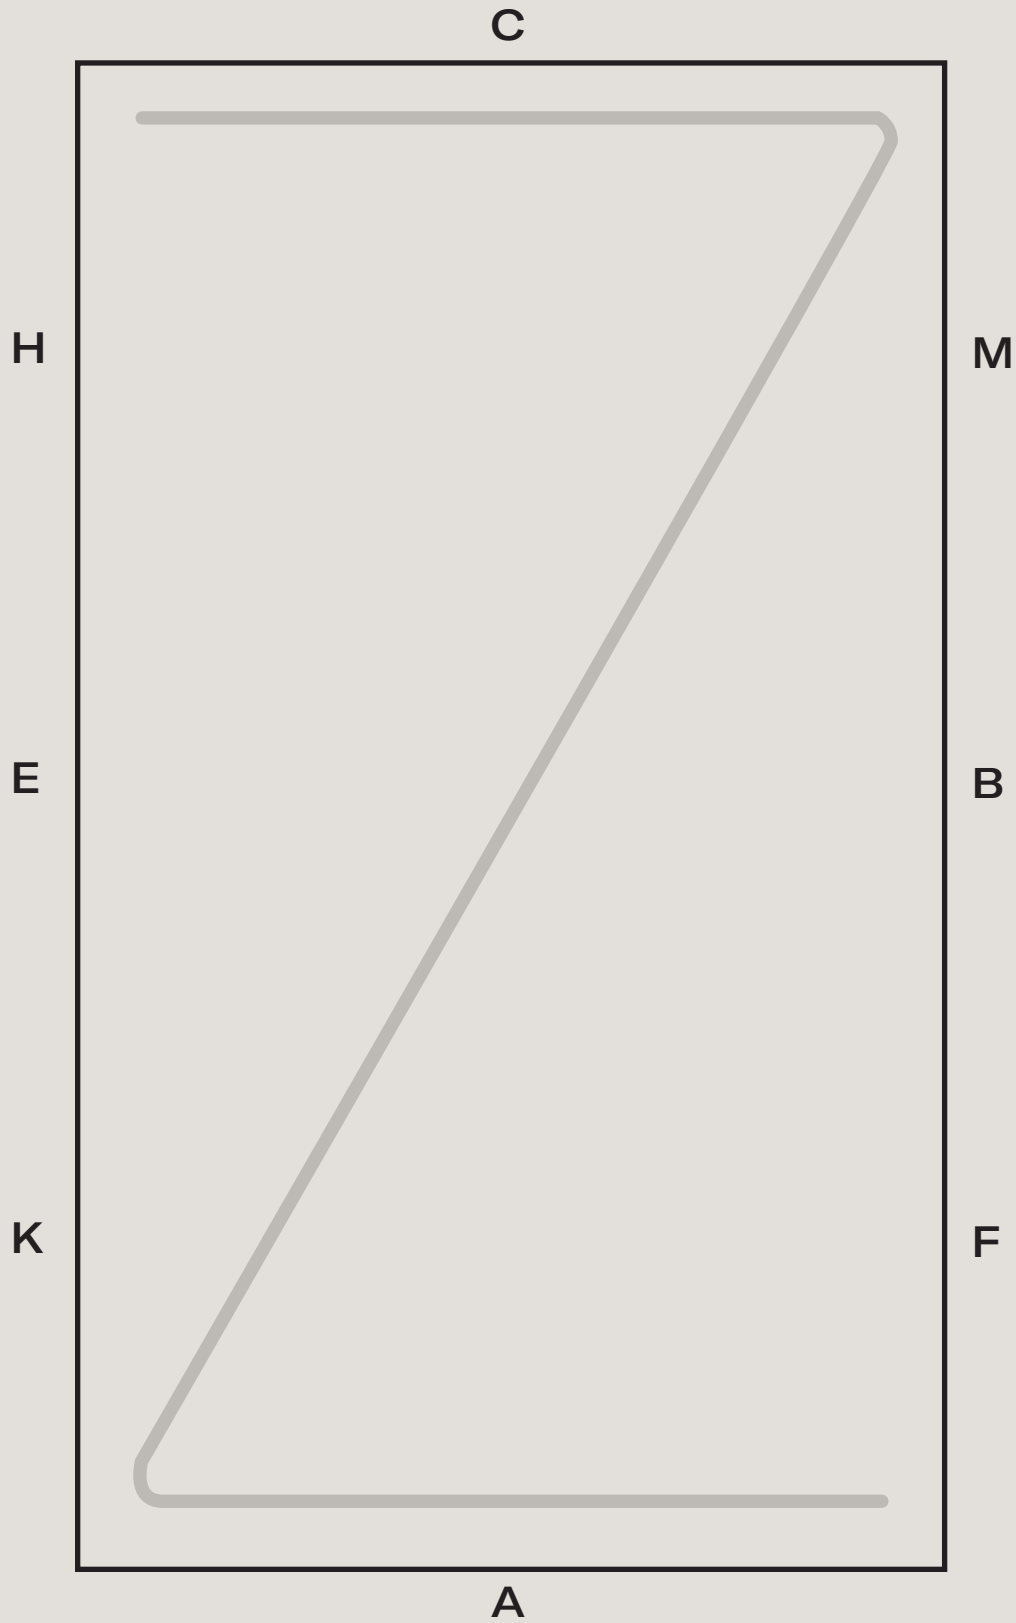

20m CIRCLE

ACROSS THE LONG DIAGONAL

MAYA DELOREZ

DOWN THE CENTERLINE

ACROSS THE SHORT CENTER LINE

MAYA DELOREZ

ACROSS THE SHORT DIAGONAL

MAYA DELOREZ

HALF-VOLTE TO WALL ("TEARDROP")

VOLTE

MAYA DELOREZ

REVERSE HALF-VOLTE

SERPENTINE

MAYA DELOREZ