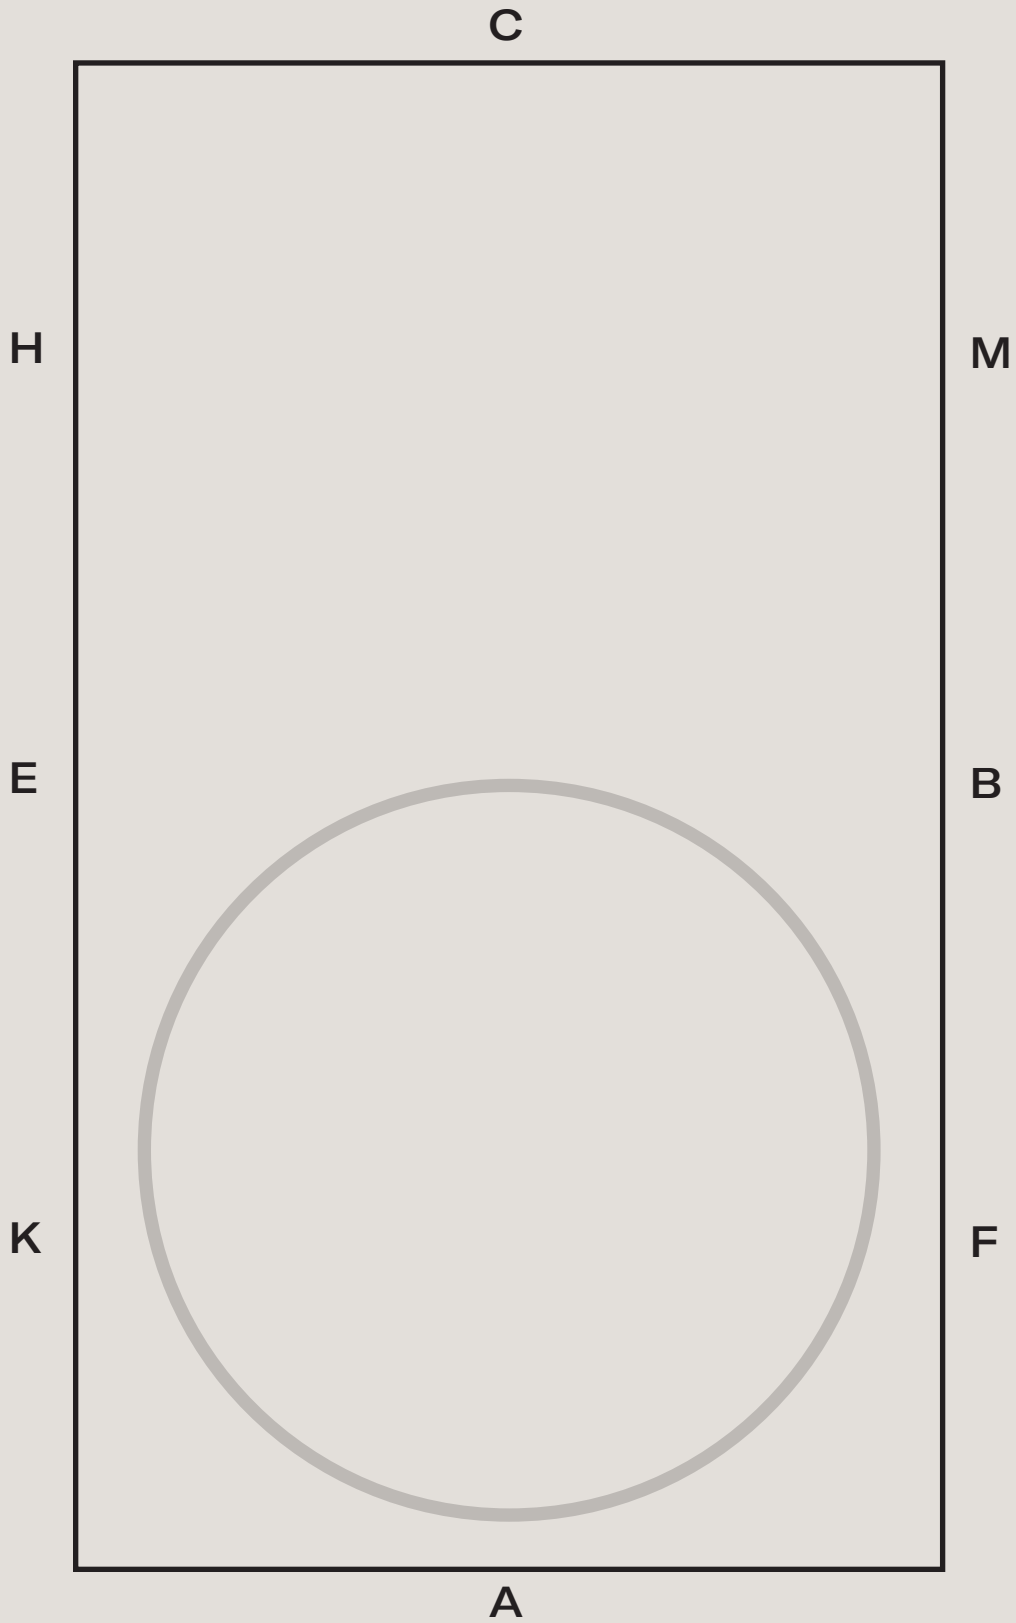

20m CIRCLE

ACROSS THE LONG DIAGONAL

MAYA DELOREZ

DOWN THE CENTERLINE

ACROSS THE SHORT CENTER LINE

MAYA DELOREZ

ACROSS THE SHORT DIAGONAL

MAYA DELOREZ

HALF-VOLTE TO WALL ("TEARDROP")

VOLTE

MAYA DELOREZ

REVERSE HALF-VOLTE

SERPENTINE

MAYA DELOREZ