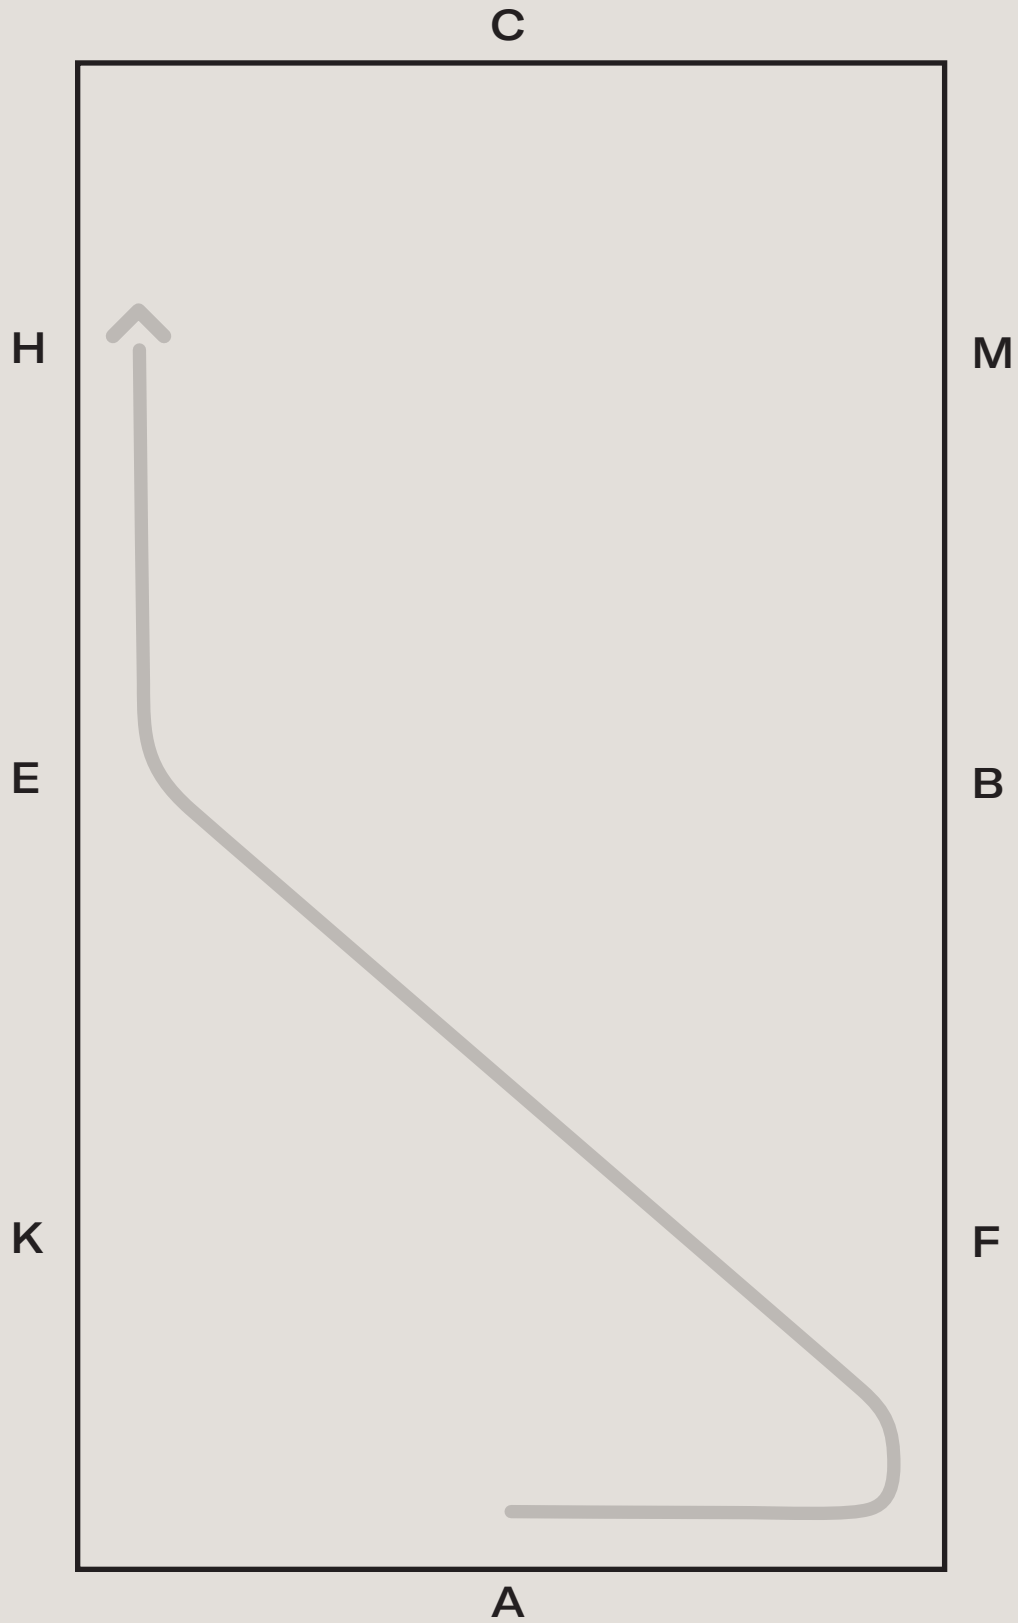

20m CIRCLE

ACROSS THE LONG DIAGONAL

MAYA DELOREZ

DOWN THE CENTERLINE

ACROSS THE SHORT CENTER LINE

MAYA DELOREZ

ACROSS THE SHORT DIAGONAL

MAYA DELOREZ

HALF-VOLTE TO WALL ("TEARDROP")

VOLTE

MAYA DELOREZ

REVERSE HALF-VOLTE

SERPENTINE

MAYA DELOREZ