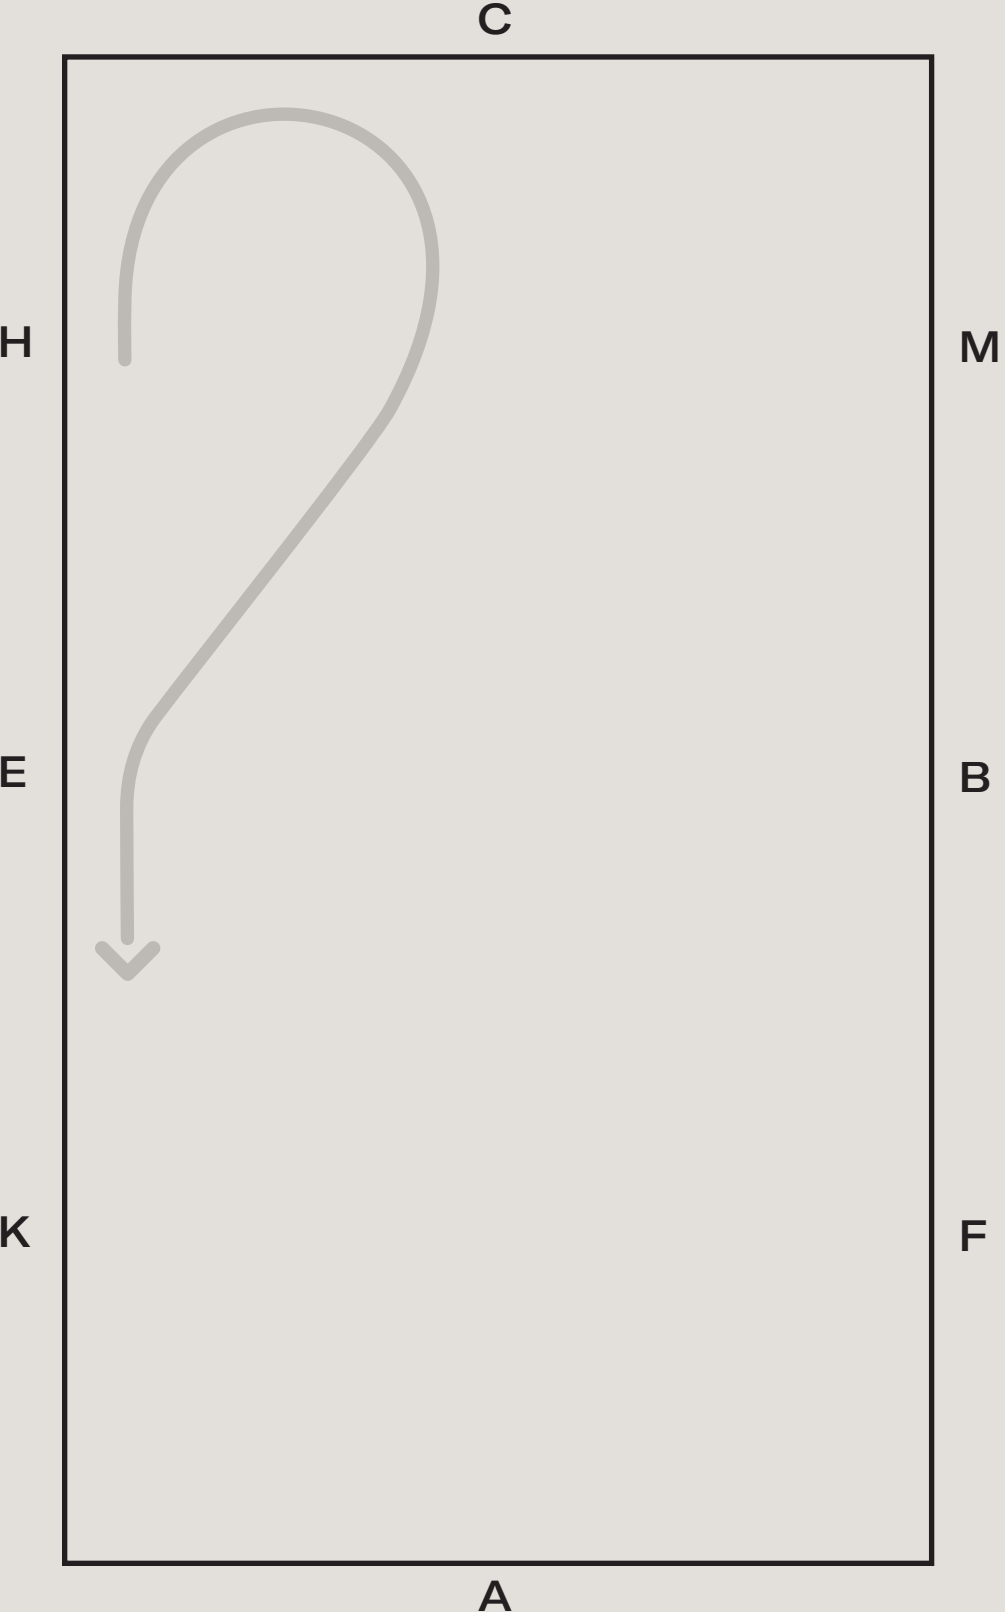

20m CIRCLE

ACROSS THE LONG DIAGONAL

MAYA DELOREZ

DOWN THE CENTERLINE

ACROSS THE SHORT CENTER LINE

MAYA DELOREZ

ACROSS THE SHORT DIAGONAL

MAYA DELOREZ

HALF-VOLTE TO WALL ("TEARDROP")

VOLTE

MAYA DELOREZ

REVERSE HALF-VOLTE

SERPENTINE

MAYA DELOREZ