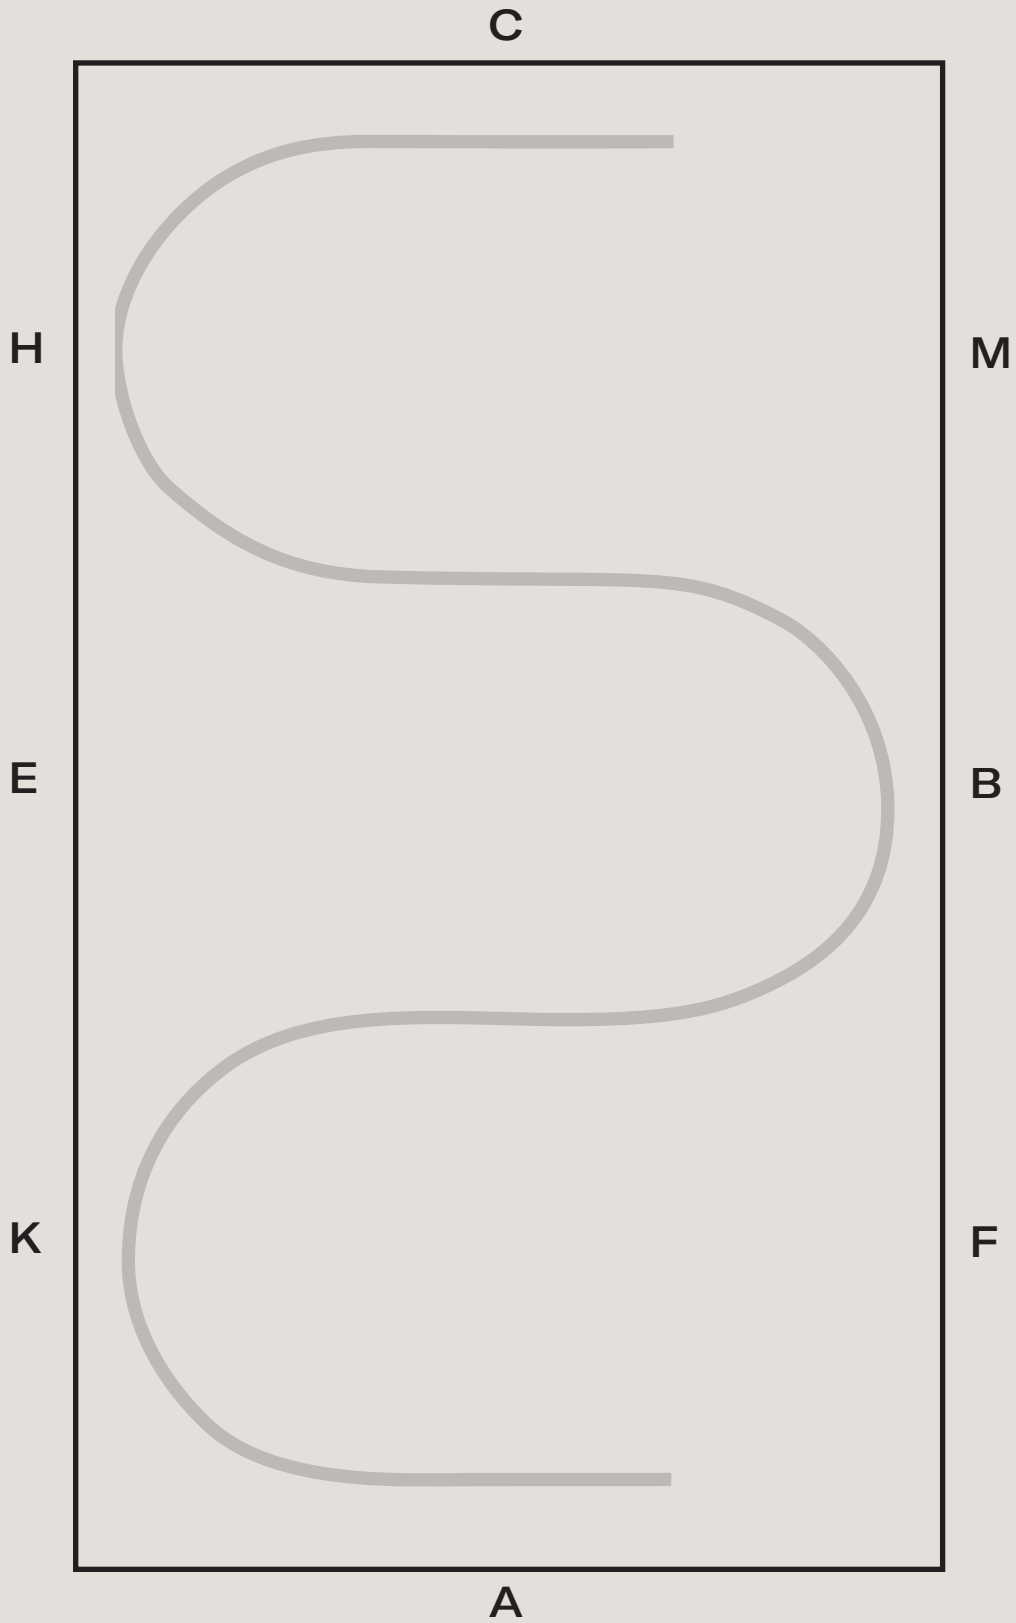

20m CIRCLE

ACROSS THE LONG DIAGONAL

MAYA DELOREZ

DOWN THE CENTERLINE

ACROSS THE SHORT CENTER LINE

MAYA DELOREZ

ACROSS THE SHORT DIAGONAL

MAYA DELOREZ

HALF-VOLTE TO WALL ("TEARDROP")

VOLTE

MAYA DELOREZ

REVERSE HALF-VOLTE

SERPENTINE

MAYA DELOREZ