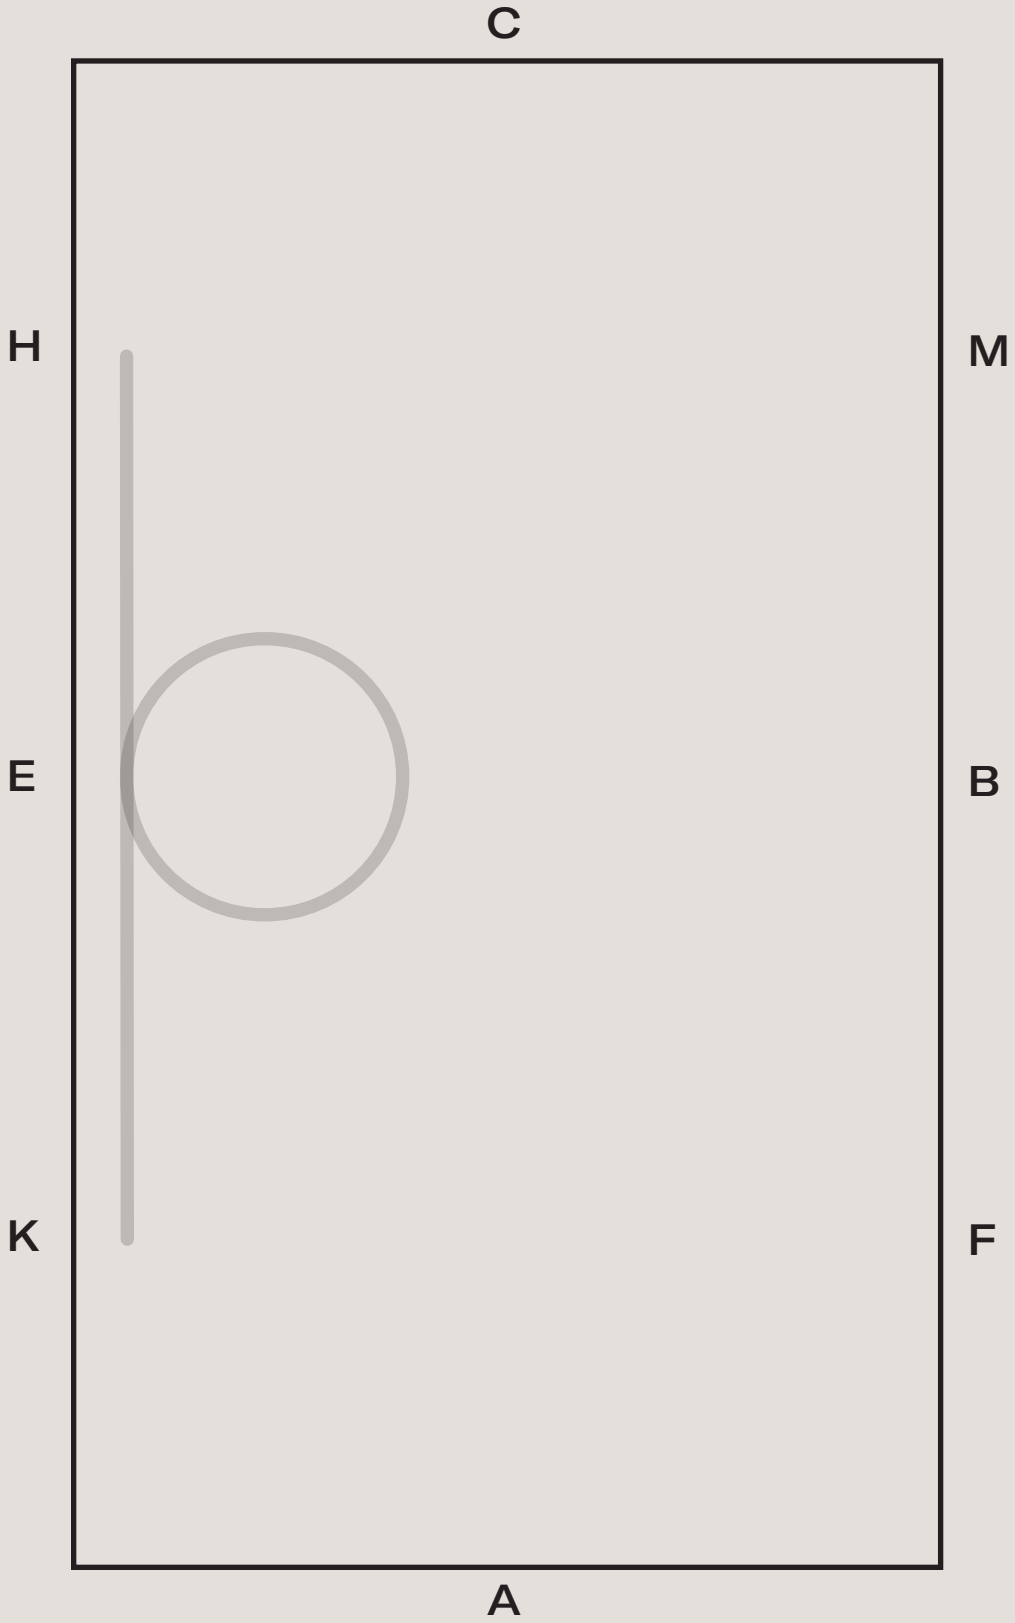

20m CIRCLE

ACROSS THE LONG DIAGONAL

MAYA DELOREZ

DOWN THE CENTERLINE

ACROSS THE SHORT CENTER LINE

MAYA DELOREZ

ACROSS THE SHORT DIAGONAL

MAYA DELOREZ

HALF-VOLTE TO WALL ("TEARDROP")

VOLTE

MAYA DELOREZ

REVERSE HALF-VOLTE

SERPENTINE

MAYA DELOREZ